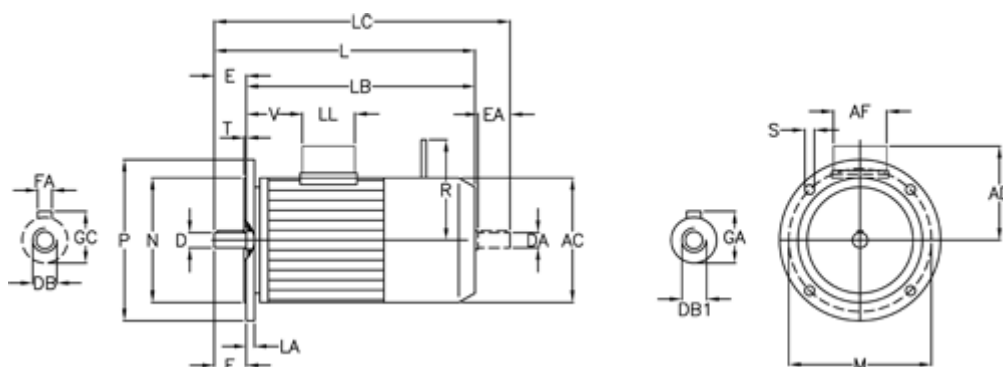

Data Sheet

Article number: 25018414406175

Description: Bonfiglioli brake motor BE63B-4-FA3.5 0.18KW
1400 rpm 3x230/400v 50HZ IE2 AC brake IP55 3.5 B5 stainless steel

Measures

A/F = 74	EA = 11	LC = 297	V = 26
AC = 121	F = 4	LL = 80	
AD = 95	FA = 4	M = 115	
D = 11	GA = 12.5	N = 95	
DA = M4	GC = 12.5	P = 140	
DB = M4	L = 272	R = 116	
DB1 = M4	LA = 10.0	S = 9.5	
E = 23	LB = 249	T = 3.0	